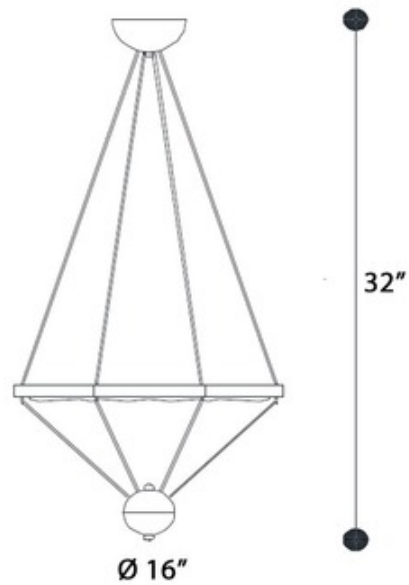

Technical Information

LUMINOUS FLUX	3700 lumens
LUMENS/WATT	246.67
LAMP COLOR	3000 K

ITEM NUMBER ILP870662

COMPANY	PROJECT	FIXTURE TYPE	APPROVED BY	DATE