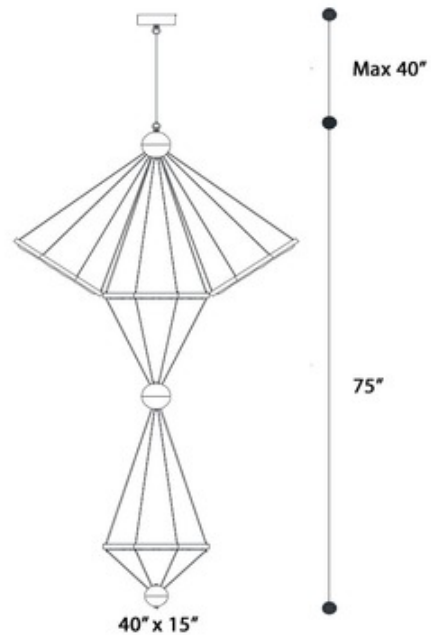

Technical Information

LUMINOUS FLUX	3700 lumens
LUMENS/WATT	62.71
LAMP COLOR	3000K

SPEC # ILP870664

COMPANY	PROJECT	FIXTURE TYPE	APPROVED BY	DATE