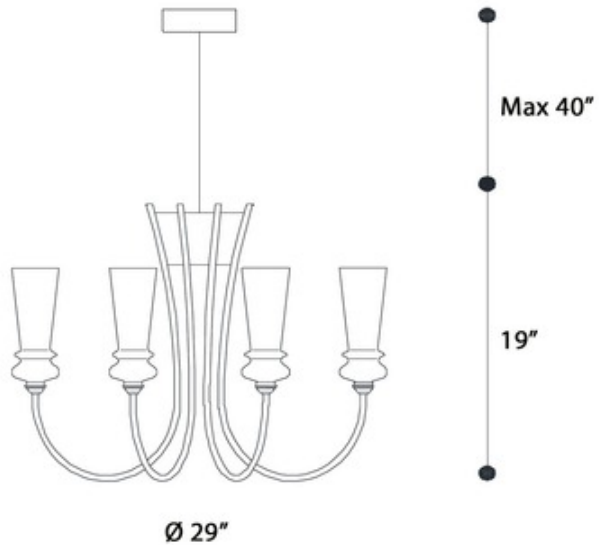

Licio Chandelier

**Description:**

The Licio Chandelier offers a sleek take on the traditional fixture, featuring gracefully curving arms with inverted Clear glass conical shades with candlesticks within. Available finished in Brushed Copper and Matte Black or in Light Gold. CE and cUL listed.

Shown in: Brushed Copper / Clear

List Price: \$6868.80

Our Price: \$5495.04

- Shade Color: Clear
- Body Finish: Brushed Copper
- Lamp: 8 x JCD/G9/2.5W/120V LED
- Wattage: 20W
- Dimmer: Incandescent
- Dimensions: 29"W x 19"H