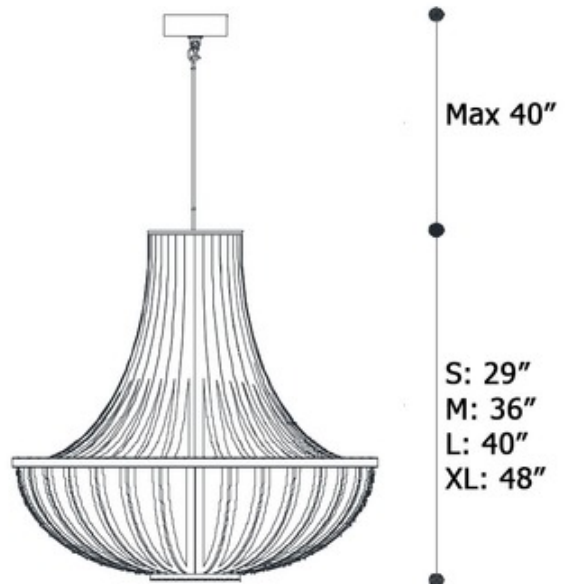

**BRAND**

Italamp

**DESCRIPTION**

The Soon Pendant adds a modern sensibility to the traditional fixture, featuring a sleek empire silhouette composed of a White PVC frame that contains a light source within, with option for Swarovski crystal elements to embellish the frame for added sparkle. Available in four sizes finished in White, Fuschia, Gold Glitter, Green, Petrol Grey, Red, or Violet. CE listed.

<b>SHADE COLOR</b>	White
<b>BODY FINISH</b>	White
<b>WATTAGE</b>	160W
<b>DIMMER</b>	Standard 120V
<b>DIMENSIONS</b>	28"W x 29"H
<b>BULB NOT INCLUDED</b>	
<b>LAMP</b>	8 x JCD/G9/20W/120V Halogen

*Technical Information*

<b>PRODUCT DIMENSIONS</b>	Chain Length: 40"
---------------------------	-------------------

<b>SPEC #</b>	ILP870712
---------------	-----------

Ø S: 28" M: 36" L:40" XL: 48"

COMPANY	PROJECT	FIXTURE TYPE	APPROVED BY	DATE