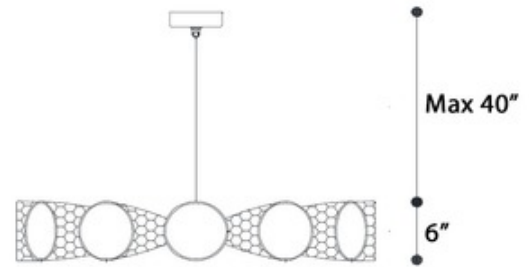

BRAND

Italamp

DESCRIPTION

The Cheers Chandelier offers an exuberant design that will delight with its composition of textural champagne inspired blown glass shades that are arranged in a circular formation. Available with one or two tiers, with Amber glass and a Gold finish, Green glass and a Chrome finish, or Transparent glass and a Chrome finish. CE listed.

| | |
|--------------------------|------------------------------|
| SHADE COLOR | Amber |
| BODY FINISH | Gold |
| WATTAGE | 240W |
| DIMMER | Standard 120V |
| DIMENSIONS | 32"W x 6"H |
| BULB NOT INCLUDED | |
| LAMP | 12 x JCD/G9/20W/120V Halogen |

Technical Information

| | |
|---------------------------|------------------|
| PRODUCT DIMENSIONS | Cord Length: 40" |
|---------------------------|------------------|

| | |
|---------------|-----------|
| SPEC # | ILP870771 |
|---------------|-----------|