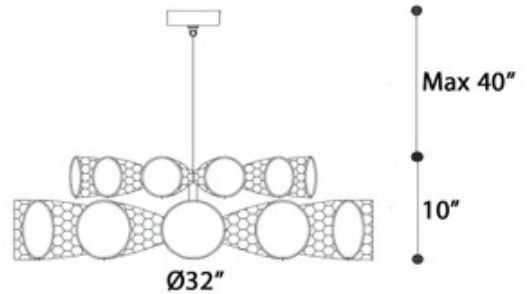

BRAND

Italamp

DESCRIPTION

The Cheers Chandelier offers an exuberant design that will delight with its composition of textural champagne inspired blown glass shades that are arranged in a circular formation. Available with one or two tiers, with Amber glass and a Gold finish, Green glass and a Chrome finish, or Transparent glass and a Chrome finish. CE listed.

| | |
|--------------------------|------------------------------|
| SHADE COLOR | Amber |
| BODY FINISH | Gold |
| WATTAGE | 240W |
| DIMMER | Standard 120V |
| DIMENSIONS | 32"W x 6"H |
| BULB NOT INCLUDED | |
| LAMP | 12 x JCD/G9/20W/120V Halogen |

Technical Information

| | |
|---------------------------|------------------|
| PRODUCT DIMENSIONS | Cord Length: 40" |
|---------------------------|------------------|

| | |
|---------------|-----------|
| SPEC # | ILP870771 |
|---------------|-----------|