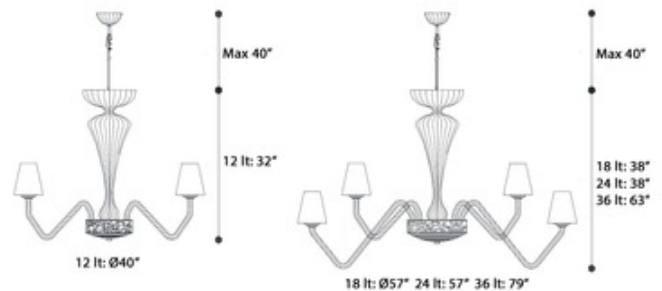

Technical Information

PRODUCT DIMENSIONS	Cord Length: 40"

SPEC #	ILP870779

COMPANY	PROJECT	FIXTURE TYPE	APPROVED BY	DATE