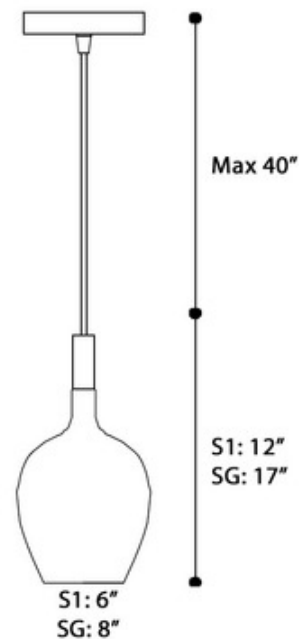

Technical Information

PRODUCT DIMENSIONS	Cord Length: 39" max

SPEC # ILP870783

COMPANY	PROJECT	FIXTURE TYPE	APPROVED BY	DATE