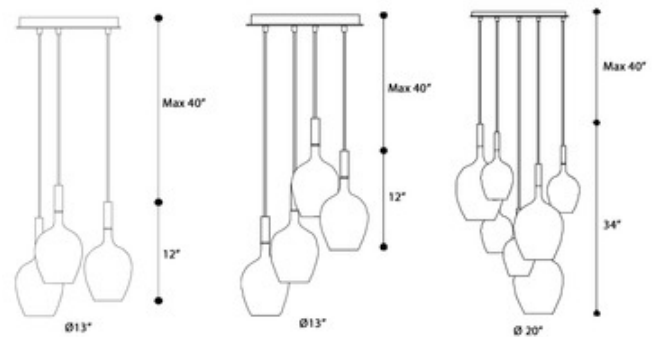

**BRAND**

Italamp

**DESCRIPTION**

The Rose Multi Light Pendant offers a chic, versatile design that will tie seamlessly into a number of interiors, featuring tulip shaped blown glass shades suspended from a round canopy, available with Transparent glass and a Chrome or Shiny Gold finish, or Shiny Gold, Shiny Rose, or Shiny Titanium glass with an Iron Gray finish. Option for 3 or 4 small shades, or 7 mixed size shades. Includes adjustable cable to allow for variation in height. CE listed.

*Shown in: Shiny Rose / Iron Gray*

<b>SHADE COLOR</b>	N/A
<b>BODY FINISH</b>	Shiny Rose / Iron Gray
<b>WATTAGE</b>	7.5W
<b>DIMMER</b>	Standard 120V
<b>DIMENSIONS</b>	13"W x 12"H
<b>LAMP</b>	3 x JCD/G9/2.5W/120V LED

*Technical Information*

<b>PRODUCT DIMENSIONS</b>	Cord Length: 40"
---------------------------	------------------

<b>ITEM NUMBER</b>	ILP870790
--------------------	-----------

COMPANY	PROJECT	FIXTURE TYPE	APPROVED BY	DATE