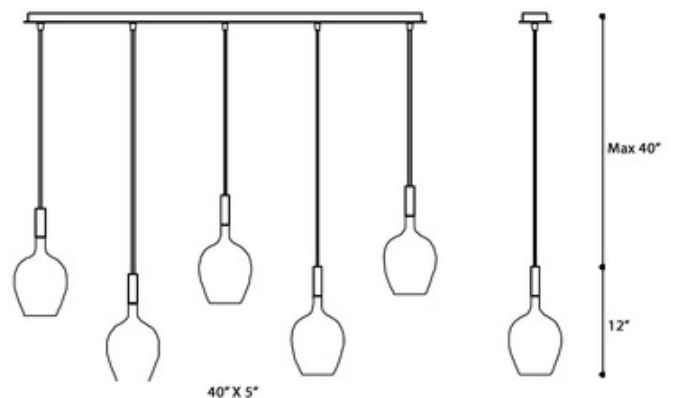

BRAND

Italamp

DESCRIPTION

The Rose Linear Multi Light Pendant offers a chic, versatile design that will tie seamlessly into a number of interiors, featuring five tulip shaped blown glass shades suspended from a linear canopy, available with Transparent glass and a Chrome or Shiny Gold finish, or Shiny Gold, Shiny Rose, or Shiny Titanium glass with an Iron Gray finish. Includes adjustable cable to allow for variation in height. CE listed.

Shown in: Shiny Titanium / Iron Gray

SHADE COLOR	N/A
BODY FINISH	Shiny Titanium / Iron Gray
WATTAGE	12.5W
DIMMER	Standard 120V
DIMENSIONS	40"L x 5"W x 12"H
LAMP	5 x JCD/G9/2.5W/120V LED

ITEM NUMBER	ILP870812
--------------------	-----------