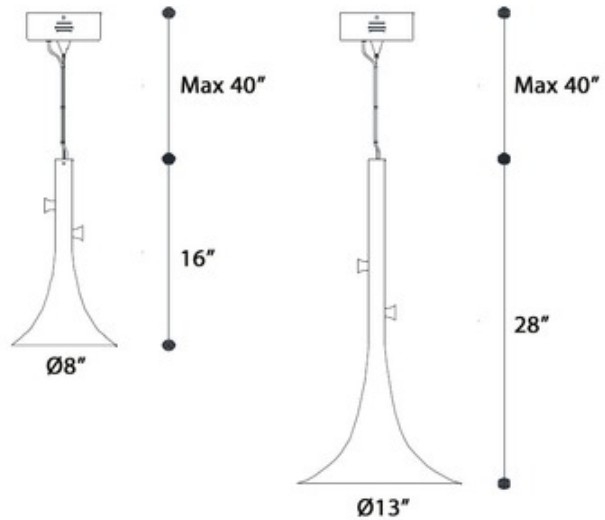

Baffo Pendant

CE

Description:

The Baffo Pendant offers a sleek look that resembles the silhouette of a trumpet's horn, with a shade that flares out from a long neck, complete with knob accents. Available in two sizes finished in Gold Nickel, Matte Black, or Shiny Gold, with IP Rating option of IP20 for indoor locations or IP44 for damp locations. CE listed.

Shown in: Shiny Gold

Price: \$1440.00

- Shade Color: N/A
- Body Finish: Shiny Gold
- Lamp: 1 x LED/16W/120V LED
- Wattage: 16W
- Dimmer: Not Dimmable
- Dimensions: 8"W x 16"H

Technical Information

- Luminous Flux: 1240 lumens
- Lumens/Watt: 77.50
- Lamp Color: 3000 K
- Product Dimensions: Cord Length: 40"