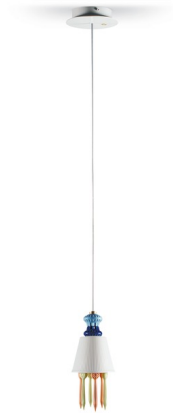

Lightology

lightology.com
866-954-4489
04-26-26

Project: _____

Company: _____

Location: _____ Fixture Type: _____

SPEC #: **LLA871135**

Approved On: _____ Approved By: _____

Belle De Nuit Lithopane Pendant By Lladro

Description

The Belle De Nuit Lithopane Pendant, designed by Diseno y Decoracion, is inspired by the beauty of the night, a plant whose petals reflect the moonlight giving it a magical glow. Available in Blue, Black, Pink, Multi, and Gold porcelain with a pleated White shade, except for the Gold finish, which has an embossed design shade. 4.75 inch diameter canopy. Made in Spain. UL listed.

Shown in multi

Specifications

COLOR	N/A
BODY FINISH	Multi
WATTAGE	3W
DIMMER	Standard 120V
DIMENSIONS	4.25"W
BULB NOT INCLUDED	1 x JCD/G9/3W/120V LED
COUNTRY OF ORIGIN	Spain

Technical Information

LUMENS/WATT	63.33
LUMINOUS FLUX	190 lumens