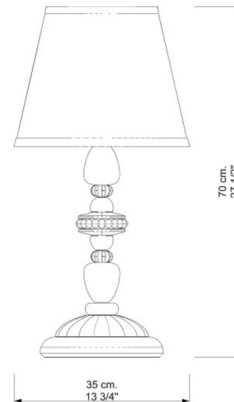

## Firefly Table Lamp

By Lladro

### Specifications

COLOR	White
BODY FINISH	N/A
WATTAGE	15W
DIMMER	N/A
DIMENSIONS	13.78"W x 27.56"H
BULB NOT INCLUDED	1 x A19/Medium (E26)/15W/120V LED
COUNTRY OF ORIGIN	Spain

CLICK TO VIEW PRODUCT

Notes: