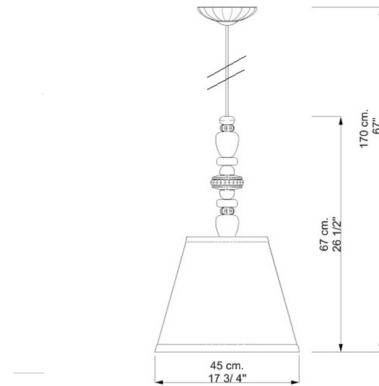

Lightology

lightology.com
866-954-4489
04-11-26

Project: _____
Company: _____
Location: _____ Fixture Type: _____
SPEC #: **LLA871226**
Approved On: _____ Approved By: _____

Firefly Pendant By Lladro

Description

Shown in white

Specifications

COLOR White
BODY FINISH N/A
WATTAGE 15W
DIMMER Standard 120V
DIMENSIONS 17.75"W x 26.5"H
BULB NOT INCLUDED 1 x A19/Medium (E26)/15W/120V LED
COUNTRY OF ORIGIN Spain

CLICK TO VIEW PRODUCT