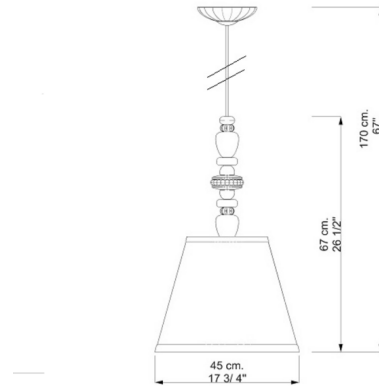

Lightology

lightology.com
866-954-4489
05-27-26

Project: _____

Company: _____

Location: _____ Fixture Type: _____

SPEC #: **LLA871226**

Approved On: _____ Approved By: _____

Firefly Pendant By Lladro

Shown in white

Specifications

COLOR	White
BODY FINISH	N/A
WATTAGE	15W
DIMMER	Standard 120V
DIMENSIONS	17.75"W x 26.5"H
BULB NOT INCLUDED	1 x A19/Medium (E26)/15W/120V LED
COUNTRY OF ORIGIN	Spain

CLICK TO VIEW PRODUCT