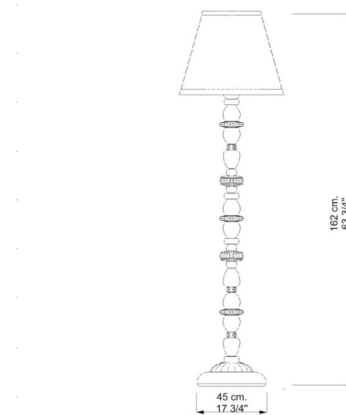

Shown in white

Specifications

COLOR	White
BODY FINISH	N/A
WATTAGE	15W
DIMMER	N/A
DIMENSIONS	17.72"W x 63.75"H
BULB NOT INCLUDED	1 x A19/Medium (E26)/15W/120V LED
COUNTRY OF ORIGIN	Spain

CLICK TO VIEW PRODUCT