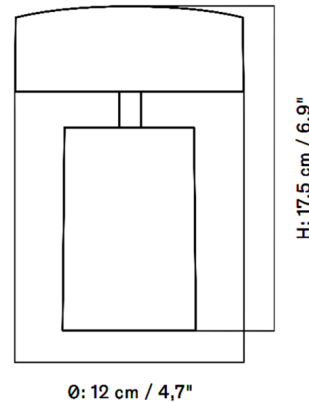

By Audo Copenhagen

Description

The Column Portable Table Lamp, designed by Norm Architects, inspired by the bollards onboard ships, combines technology and mood-setting style in a striking mushroom shape with a modern edge and natural feel. The design embodies freedom of form in its bold, cylindrical elements. An included dimmer switch located on the lamp's base allows the brightness to be adjusted to 25, 50, or 100 percent. Includes USB cord with magnetic connector (charger plug not included). Battery life ranges from 7 to 18 hours depending on brightness setting. Charging time approximately 6.5 hours.

Shown in anodized aluminum

Specifications

COLOR	N/A
BODY FINISH	Anodized Aluminum
WATTAGE	1.5W
DIMMER	Included
DIMENSIONS	4.7"W x 6.9"H
INTEGRATED LED MODULE	1 x LED/1.5W/120V LED
COUNTRY OF ORIGIN	China