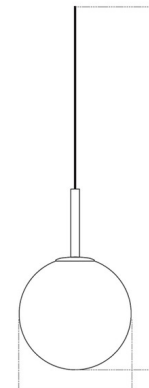

Description

The TR Bulb Pendant, designed by Tim Rundle, is a clever solution for modern city living. The dimmable LED bulb, with its elegant, spherical form hides the lamp fitting, while the matte opal glass diffuser creates an even, harmonious glow, preventing glare. Includes 4.5 inch round Black ABS canopy.

Specifications

COLOR	Matte Opal
BODY FINISH	Brushed Brass
WATTAGE	6W
DIMMER	Standard 120V
DIMENSIONS	7.9"W x 8.7"H
BULB INCLUDED	1 x LED/Medium (E26)/6W/120V LED
COUNTRY OF ORIGIN	China

Technical Information

PRODUCT DIMENSIONS	Adjustable Black Textile Cord Length: 118.1"
COLOR RENDERING	80 CRI
LAMP COLOR	2700K
LUMENS/WATT	113.83
LUMINOUS FLUX	683 lumens

Shown in brushed brass / matte opal

Ø: 20 cm / 7,9"

H: 22 cm / 8,7"