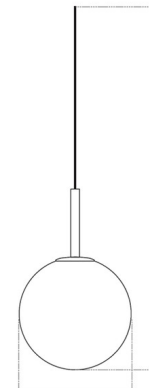

### Description

The TR Bulb Pendant, designed by Tim Rundle, is a clever solution for modern city living. The dimmable LED bulb, with its elegant, spherical form hides the lamp fitting, while the matte opal glass diffuser creates an even, harmonious glow, preventing glare. Includes 4.5 inch round Black ABS canopy.

### Specifications

COLOR . . . . . Matte Opal  
BODY FINISH . . . . . Brushed Brass  
WATTAGE . . . . . 6W  
DIMMER . . . . . Standard 120V  
DIMENSIONS . . . . . 7.9"W x 8.7"H  
BULB INCLUDED . . . . . 1 x LED/Medium (E26)/6W/120V LED  
COUNTRY OF ORIGIN . . . . . China

### Technical Information

PRODUCT DIMENSIONS . . . . . Adjustable Black Textile Cord Length: 118.1"  
COLOR RENDERING . . . . . 80 CRI  
LAMP COLOR . . . . . 2700K  
LUMENS/WATT . . . . . 113.83  
LUMINOUS FLUX . . . . . 683 lumens

Shown in brushed brass / matte opal

Ø: 20 cm / 7.9"

CLICK TO VIEW PRODUCT

Notes: