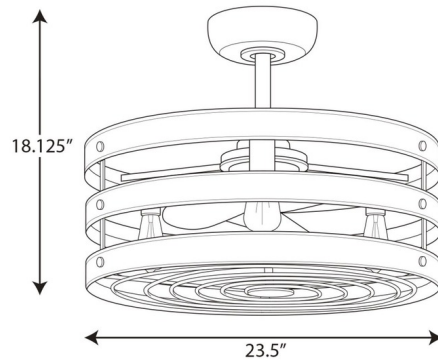

CLICK TO VIEW PRODUCT

Notes: