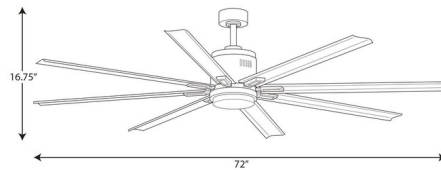

Description

The Vast Ceiling Fan with Light can keep you cool and comfortable in a large living room with refreshing airflow cascading down from the fan. A subtle, white opal shade encloses an LED light sources that offers welcoming light as day turns to night. Featuring 8 blades at a 14 degree pitch and a 72 inch span with a Black motor and Black blades this fan exudes modernity and elegance. UL listed, damp locations. Title 20 and Title 24 compliant.

Shown in black / black

Specifications

BLADE COLOR Black
BODY FINISH Black
WATTAGE 18W
DIMMER Dimmable
DIMENSIONS 72"W x 16.75"H
INTEGRATED LED MODULE 1 x LED/18W/120V LED
COUNTRY OF ORIGIN China

Technical Information