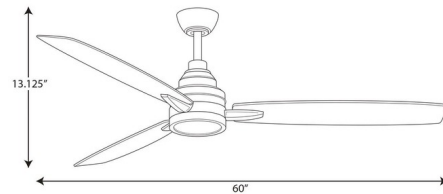

CLICK TO VIEW PRODUCT

Notes: