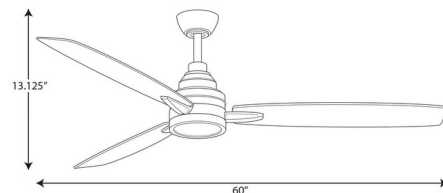

CLICK TO VIEW PRODUCT

Notes: