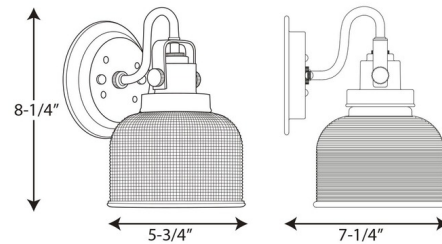

Description

The Archie Wall Sconce has vintage charm making it a great selection for farmhouse or traditional decors. Features a cross patterned double Prismatic glass shade with Vintage Brass finish. Perfect for above a bathroom or dressing table mirror, in a hallway, or wherever focused light is desired. Fixture can be installed with shade facing up or down. UL listed. Suitable for damp locations.

Shown in vintage brass / prismatic cross pattern

Specifications

COLOR Prismatic Cross Pattern
BODY FINISH Vintage Brass
WATTAGE 100W
DIMMER Standard 120V
DIMENSIONS 5.75"W x 8.25"H x 7.25"D
BULB NOT INCLUDED 1 x A19/Medium (E26)/100W/120V Incandescent
OTHER BULB OPTIONS 1 x A19/Medium (E26)/120V LED
COUNTRY OF ORIGIN China