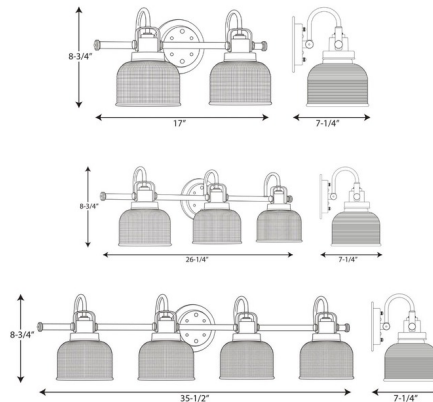

Description

The Archie Bathroom Vanity Light has vintage charm making it a great selection for farmhouse or traditional decors. Features cross patterned double Prismatic glass shades with Vintage Brass finish. Perfect for above a bathroom or dressing table mirror. Choose from two, three or four lights. Fixture can be installed with shades facing up or down. UL listed. Suitable for damp locations.

Shown in vintage brass / prismatic cross pattern

Specifications

COLOR	Prismatic Cross Pattern
BODY FINISH	Vintage Brass
WATTAGE	200W
DIMMER	Standard 120V
DIMENSIONS	17"W x 8.75"H x 7.25"D
BULB NOT INCLUDED	2 x A19/Medium (E26)/100W/120V Incandescent
OTHER BULB OPTIONS	2 x A19/Medium (E26)/120V LED
COUNTRY OF ORIGIN	China