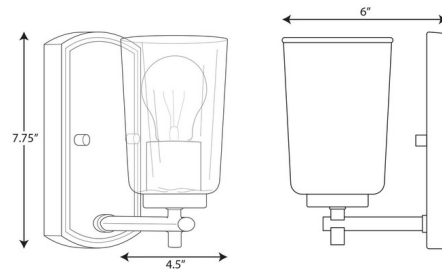

### Description

The Adley Wall Sconce has traditional styling with a modern twist making it a perfect choice for adding ambient lighting to your space. This simple yet sophisticated look make it welcome in baths, hallways, stairwells or entryways. The backplate features graceful, beveled detailing and is attached to a simple bar holding the Clear glass diffuser. Choice of Polished Nickel, Black, Brushed Nickel or Satin Brass finish. Fixture can be installed with the shade facing up or down. UL/CUL listed. Suitable for damp locations.

### Specifications

COLOR	Clear
BODY FINISH	Brushed Nickel
WATTAGE	8W
DIMMER	Standard 120V
DIMENSIONS	4.5"W x 7.75"H x 6"D
BULB NOT INCLUDED	1 x A19/Medium (E26)/8W/120V LED
OTHER BULB OPTIONS	1 x A19/Medium (E26)/120V LED 1 x A19/Medium (E26)/60W/120V Incandescent
COUNTRY OF ORIGIN	China