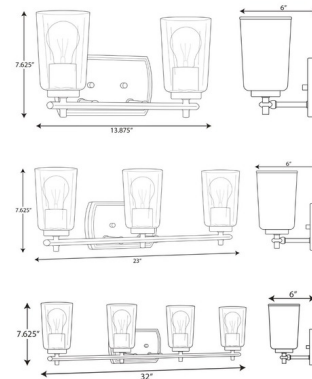

### Specifications

COLOR	Clear
BODY FINISH	Brushed Nickel
WATTAGE	16W
DIMMER	Standard 120V
DIMENSIONS	13.88\"W x 7.63\"H x 6\"D
BULB NOT INCLUDED	2 x A19/Medium (E26)/8W/120V LED
OTHER BULB OPTIONS	2 x A19/Medium (E26)/120V LED 2 x A19/Medium (E26)/60W/120V Incandescent
COUNTRY OF ORIGIN	China