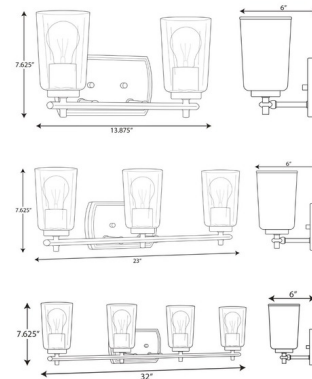

### Specifications

COLOR	Clear
BODY FINISH	Black
WATTAGE	16W
DIMMER	Standard 120V
DIMENSIONS	13.88"W x 7.63"H x 6"D
BULB NOT INCLUDED	2 x A19/Medium (E26)/8W/120V LED
OTHER BULB OPTIONS	2 x A19/Medium (E26)/120V LED 2 x A19/Medium (E26)/60W/120V Incandescent
COUNTRY OF ORIGIN	China