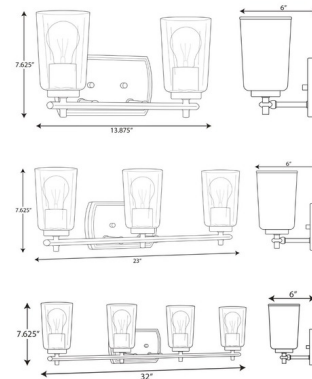

### Specifications

COLOR	Clear
BODY FINISH	Black
WATTAGE	16W
DIMMER	Standard 120V
DIMENSIONS	13.88\"W x 7.63\"H x 6\"D
BULB NOT INCLUDED	2 x A19/Medium (E26)/8W/120V LED
OTHER BULB OPTIONS	2 x A19/Medium (E26)/120V LED 2 x A19/Medium (E26)/60W/120V Incandescent
COUNTRY OF ORIGIN	China