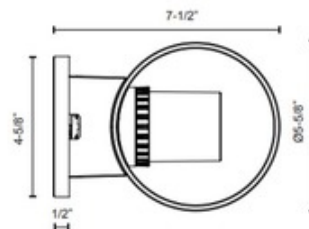

**BRAND**

Progress Lighting

**DESCRIPTION**

The Signal Wall Sconce offers the perfect balance of industrial function and simple modern style. This minimalist option would be ideal above a bathroom or dressing table mirror, hallway or anywhere additional stylish lighting is needed. Fitting for coastal, farmhouse, urban industrial or modern interiors. Features include a Graphite or Polished Chrome finished round backplate that holds a single arm supporting the Clear blown glass shade. May be installed with the shade facing up or down. cCSAus listed. Suitable for damp locations.

<b>SHADE COLOR</b>	Clear
<b>BODY FINISH</b>	Graphite
<b>WATTAGE</b>	8W
<b>DIMMER</b>	Standard 120V
<b>DIMENSIONS</b>	5.13"W x 9.13"H x 5.38"D
<b>BULB NOT INCLUDED</b>	
<b>LAMP</b>	1 x A19/Medium (E26)/8W/120V LED 1 x A19/Medium (E26)/120V LED 1 x A19/Medium (E26)/60W/120V Incandescent