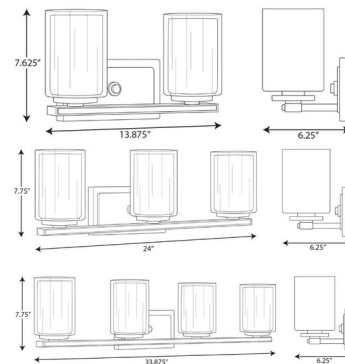

Shown in brushed nickel / etched glass

Specifications

COLOR	Etched Glass
BODY FINISH	Brushed Nickel
WATTAGE	200W
DIMMER	Standard 120V
DIMENSIONS	13.88"W x 7.63"H x 6.25"D
BULB NOT INCLUDED	2 x A19/Medium (E26)/100W/120V Incandescent
OTHER BULB OPTIONS	2 x A19/Medium (E26)/120V LED
COUNTRY OF ORIGIN	China