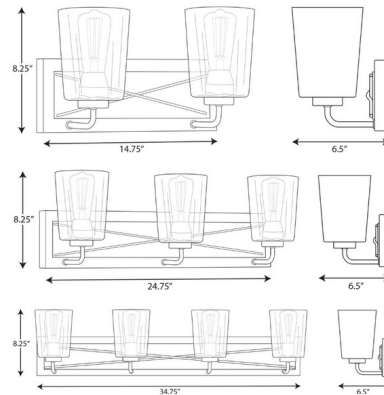

### Specifications

COLOR	Clear
BODY FINISH	Antique Bronze
WATTAGE	120W
DIMMER	Standard 120V
DIMENSIONS	14.75"W x 8.25"H x 6.5"D
BULB NOT INCLUDED	2 x Edison/Medium (E26)/60W/120V Incandescent
OTHER BULB OPTIONS	2 x Edison/Medium (E26)/120V LED
COUNTRY OF ORIGIN	China