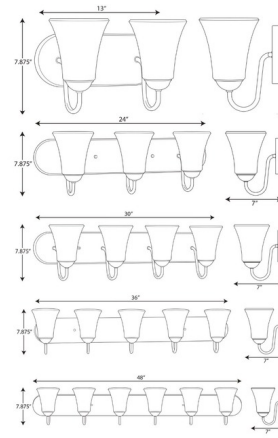

Lightology

lightology.com
866-954-4489
04-25-26

Project: _____

Company: _____

Location: _____ Fixture Type: _____

SPEC #: **PGS871599**

Approved On: _____ Approved By: _____

Classic Bathroom Vanity Light By Progress Lighting

Description

The Classic Bathroom Vanity Light has graceful lines that speaks modern elegance. Features bell shaped, Etched glass shades with Black or Brushed Nickel finish. The etched glass provides a soft glow. Can be installed with shade facing up or down. Choose from two, three, four, five or six light option. cULus listed. Suitable for damp locations.

Shown in brushed nickel / etched glass

Specifications

COLOR	Etched Glass
BODY FINISH	Brushed Nickel
WATTAGE	200W
DIMMER	Standard 120V
DIMENSIONS	13"W x 7.88"H x 7"D
BULB NOT INCLUDED	2 x A19/Medium (E26)/100W/120V Incandescent
OTHER BULB OPTIONS	2 x A19/Medium (E26)/120V LED
COUNTRY OF ORIGIN	China