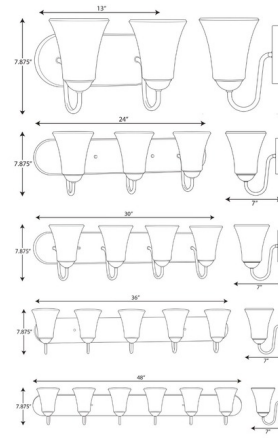

Lightology

lightology.com
866-954-4489
07-12-25

Project: _____

Company: _____

Location: _____ Fixture Type: _____

SPEC #: **PGS871603**

Approved On: _____ Approved By: _____

Classic Bathroom Vanity Light By Progress Lighting

Description

The Classic Bathroom Vanity Light has graceful lines that speaks modern elegance. Features bell shaped, Etched glass shades with Black or Brushed Nickel finish. The etched glass provides a soft glow. Can be installed with shade facing up or down. Choose from two, three, four, five or six light option. cULus listed. Suitable for damp locations.

Shown in brushed nickel / etched glass

Specifications

COLOR	Etched Glass
BODY FINISH	Brushed Nickel
WATTAGE	400W
DIMMER	Standard 120V
DIMENSIONS	30"W x 7.88"H x 7"D
BULB NOT INCLUDED	4 x A19/Medium (E26)/100W/120V Incandescent
OTHER BULB OPTIONS	4 x A19/Medium (E26)/120V LED
COUNTRY OF ORIGIN	China