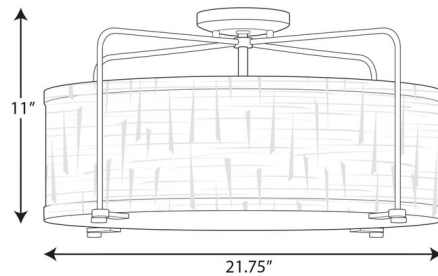

Description

The Kempsey Convertible Semi Flush Ceiling Light is a stylish piece that has versatile styling, making it welcome in farmhouse, transitional or coastal surroundings. Choose from Brushed Nickel with a Summer Linen shade or Antique Bronze with a Harvest Linen shade. Includes a bottom diffuser of Frosted glass that provides for soft, comfortable lighting. Can be converted to a pendant by installing the included six chain links and included downrods. Maximum overall height: 76 inches. cULus listed.

Specifications

COLOR	Harvest Linen
BODY FINISH	Antique Bronze
WATTAGE	24W
DIMMER	Standard 120V
DIMENSIONS	21.75"W x 11"H
BULB NOT INCLUDED	3 x A19/Medium (E26)/8W/120V LED
OTHER BULB OPTIONS	3 x A19/Medium (E26)/120V LED 3 x A19/Medium (E26)/60W/120V Incandescent
COUNTRY OF ORIGIN	China

Technical Information

PRODUCT DIMENSIONS Downrods: One 6" and Four 12" Included

Notes:

Shown in antique bronze / harvest linen

CLICK TO VIEW PRODUCT