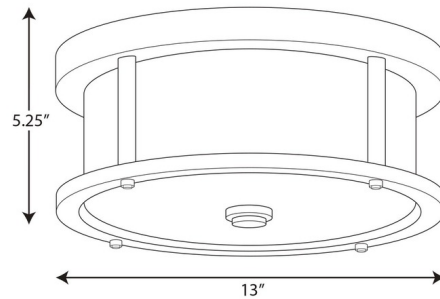

Description

The Mast Ceiling Light Fixture has a clean and modern design that is ideal for bathrooms, living rooms, hallways, bedrooms, or wherever soothing overhead lighting is desired. Features include a cylindrical framed diffuser of Etched glass with banding on top and bottom. Brushed Nickel or Antique Bronze finish with Faux wood accents. cCSAus listed. Suitable for damp locations.

Shown in brushed nickel / etched glass

Specifications

COLOR	Etched Glass
BODY FINISH	Brushed Nickel
WATTAGE	16W
DIMMER	Standard 120V
DIMENSIONS	13"W x 5.25"H
BULB NOT INCLUDED	2 x A19/Medium (E26)/8W/120V LED
OTHER BULB OPTIONS	2 x A19/Medium (E26)/120V LED 2 x A19/Medium (E26)/60W/120V Incandescent
COUNTRY OF ORIGIN	China