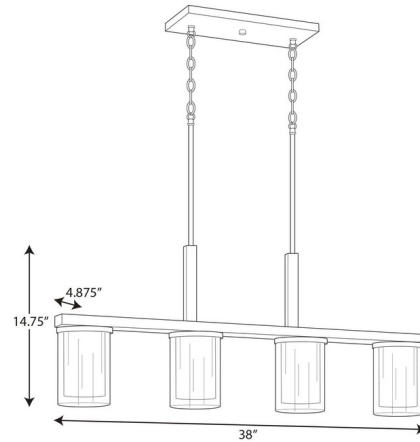

Shown in brushed nickel / etched glass