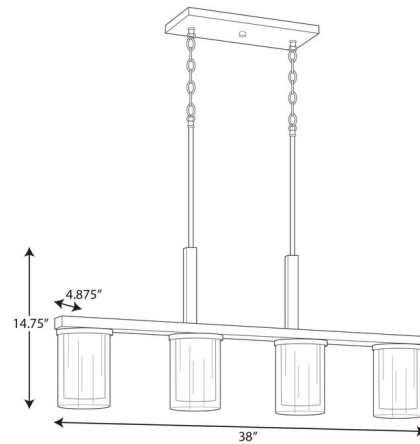

Shown in brushed nickel / etched glass

CLICK TO VIEW PRODUCT

Notes: