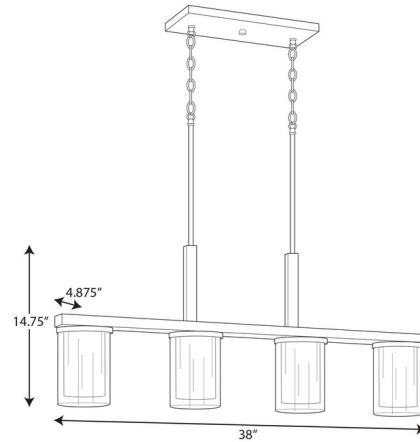

Shown in brushed nickel / etched glass

CLICK TO VIEW PRODUCT

Notes: