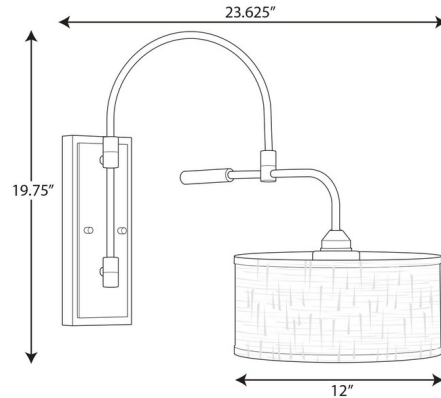

Lightology

lightology.com
866-954-4489
05-21-26

Project: _____

Company: _____

Location: _____ Fixture Type: _____

SPEC #: **PGS871655**

Approved On: _____ Approved By: _____

Kempsey Wall Sconce By Progress Lighting

Description

The Kempsey Wall Sconce invites you to kick back and relax with your favorite book. Features a smooth, arched arm that extends from the rectangular base backplate to hold the small, curved bar that supports the drum shaped linen shade. The swing arm moves left and right from center. Choose from Brushed Nickel with a Summer Linen shade or Antique Bronze with a Harvest Linen shade. Rotary on/off switch on the backplate. cULus listed.

Shown in brushed nickel / summer linen

Specifications

COLOR	Summer Linen
BODY FINISH	Brushed Nickel
WATTAGE	75W
DIMMER	Standard 120V
DIMENSIONS	12"W x 19.75"H x 23.63"D
BULB NOT INCLUDED	1 x A19/Medium (E26)/75W/120V Incandescent
OTHER BULB OPTIONS	1 x A19/Medium (E26)/120V LED
COUNTRY OF ORIGIN	China