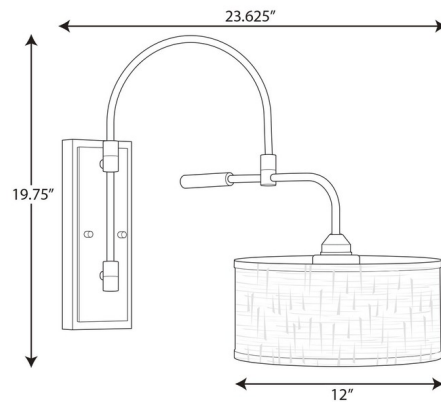

Shown in brushed nickel / summer linen