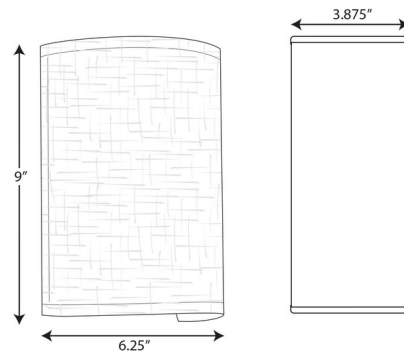

### Description

The Inspire Wall Sconce is an Off White or White half cylinder linen shade that gracefully encloses the LED light source. This fixture has a sleek, graceful style making it a versatile option that is favorable for most decors. ADA compliant. Energy Star qualified. Title 24 compliant. cCSAus listed. Suitable for damp locations.

### Specifications

COLOR	N/A
BODY FINISH	White
WATTAGE	9W
DIMMER	Low Voltage Electronic
DIMENSIONS	6.25"W x 9"H x 3.88"D
INTEGRATED LED MODULE	1 x LED/9W/120V LED
COUNTRY OF ORIGIN	China