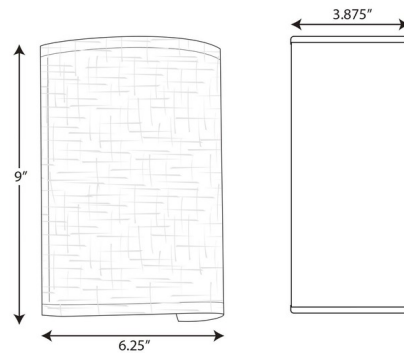

Description

The Inspire Wall Sconce is an Off White or White half cylinder linen shade that gracefully encloses the LED light source. This fixture has a sleek, graceful style making it a versatile option that is favorable for most decors. ADA compliant. Energy Star qualified. Title 24 compliant. cCSAus listed. Suitable for damp locations.

Shown in white

Specifications

COLOR	N/A
BODY FINISH	White
WATTAGE	9W
DIMMER	Low Voltage Electronic
DIMENSIONS	6.25"W x 9"H x 3.88"D
INTEGRATED LED MODULE	1 x LED/9W/120V LED
COUNTRY OF ORIGIN	China

Technical Information