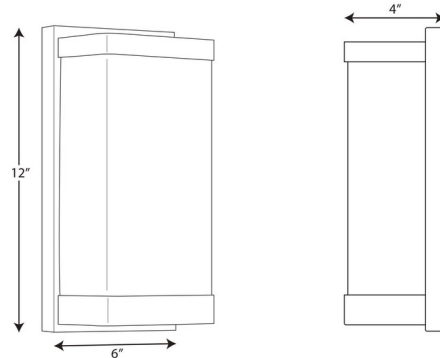

Shown in brushed nickel / etched glass

Specifications

COLOR	Etched Glass
BODY FINISH	Brushed Nickel
WATTAGE	75W
DIMMER	Standard 120V
DIMENSIONS	6"W x 12"H x 4"D
BULB NOT INCLUDED	1 x A19/Medium (E26)/75W/120V Incandescent
OTHER BULB OPTIONS	1 x A19/Medium (E26)/120V LED
COUNTRY OF ORIGIN	China