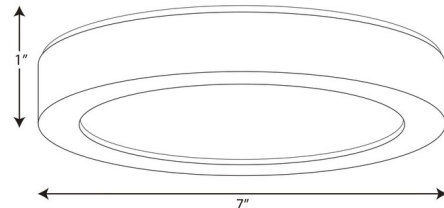

CLICK TO VIEW PRODUCT

Notes: