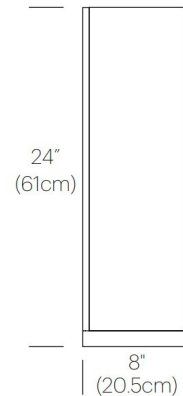

Shown in gray / white / clear

Specifications

COLOR White / Clear
BODY FINISH Gray
WATTAGE 14W
DIMMER Included
DIMENSIONS 10"W x 24"H x 3"D
BULB NOT INCLUDED 2 x PAR20/Medium (E26)/7W/120V LED

CLICK TO VIEW PRODUCT