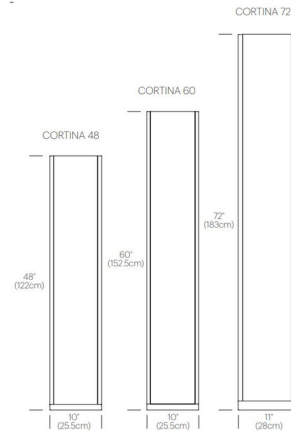

Shown in gray / white / clear

Specifications

COLOR White / Clear
BODY FINISH Gray
WATTAGE 14W
DIMMER Included
DIMENSIONS 10"W x 48"H x 3.5"D
BULB NOT INCLUDED 2 x PAR20/Medium (E26)/7W/120V LED

CLICK TO VIEW PRODUCT