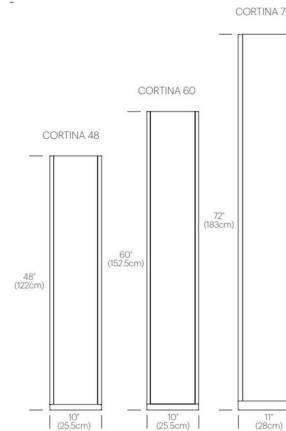

Shown in gray / white / clear

Specifications

COLOR White / Clear
 BODY FINISH Gray
 WATTAGE 14W
 DIMMER Included
 DIMENSIONS 10"W x 48"H x 3.5"D
 BULB NOT INCLUDED 2 x PAR20/Medium (E26)/7W/120V LED

CLICK TO VIEW PRODUCT