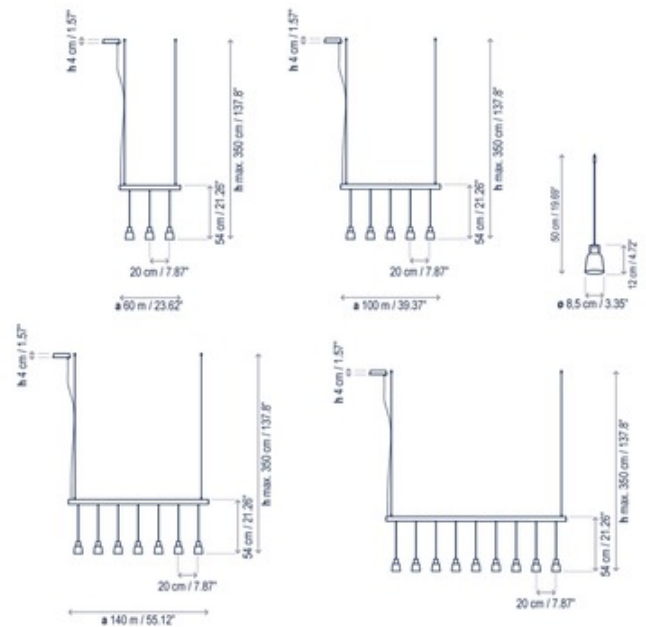

COMPANY	PROJECT	FIXTURE TYPE	APPROVED BY	DATE