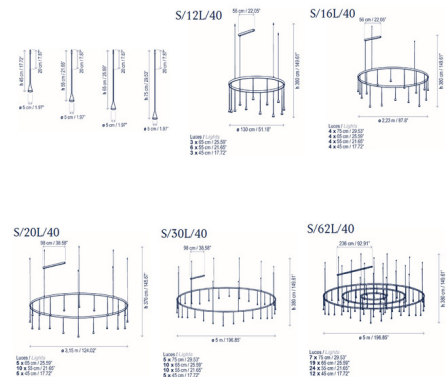

CLICK TO VIEW PRODUCT

Notes: