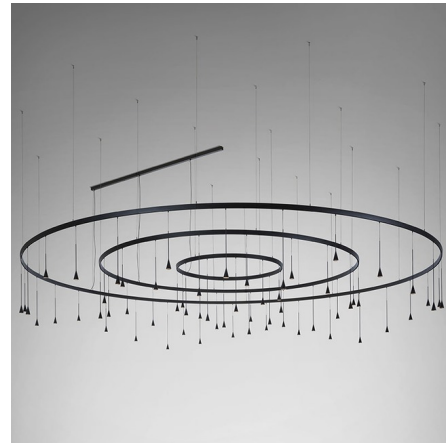

## Skybell Circle Pendant By Bover

### Description

The Skybell Circle Pendant offers a striking, versatile design that will suit a number of applications, featuring an array of miniature Ebony Black finished bell shades suspended from a single or multiple circular rings, and a linear canopy. Available with 12, 20, 30, or 62 pendants of multiple heights to create a more dynamic design. CE and ETL listed.

### Specifications

COLOR	.....	N/A
BODY FINISH	.....	Ebony Black
WATTAGE	.....	173.6W
DIMMER	.....	0-10V
DIMENSIONS	.....	196.85"W x 29.53"H
INTEGRATED LED MODULE	.....	62 x LED/2.8W/120V LED
COUNTRY OF ORIGIN	.....	Spain

### Technical Information

PRODUCT DIMENSIONS	.....	Max Overall Height: 149.610
LUMENS/WATT	.....	8,237.14
LUMINOUS FLUX	.....	23064 lumens

CLICK TO VIEW PRODUCT

Notes: