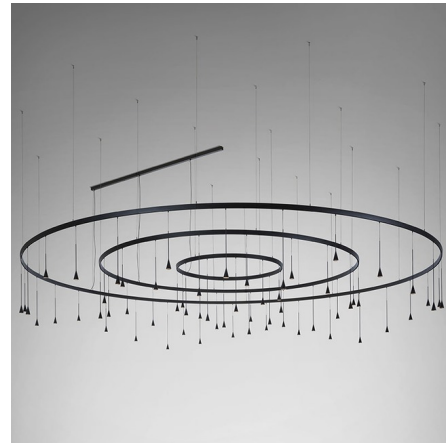

Lightology

lightology.com
866-954-4489
04-04-26

Project: _____
 Company: _____
 Location: _____ Fixture Type: _____
 SPEC #: **BOV871824**
 Approved On: _____ Approved By: _____

Skybell Circle Pendant By Bover

Description

The Skybell Circle Pendant offers a striking, versatile design that will suit a number of applications, featuring an array of miniature Ebony Black finished bell shades suspended from a single or multiple circular rings, and a linear canopy. Available with 12, 20, 30, or 62 pendants of multiple heights to create a more dynamic design. CE and ETL listed.

Shown in ebony black

Specifications

COLOR	N/A
BODY FINISH	Ebony Black
WATTAGE	173.6W
DIMMER	0-10V
DIMENSIONS	196.85"W x 29.53"H
INTEGRATED LED MODULE	62 x LED/2.8W/120V LED
COUNTRY OF ORIGIN	Spain

Technical Information

PRODUCT DIMENSIONS	Max Overall Height: 149.610
LUMENS/WATT	8,237.14
LUMINOUS FLUX	23064 lumens

CLICK TO VIEW PRODUCT

Notes: