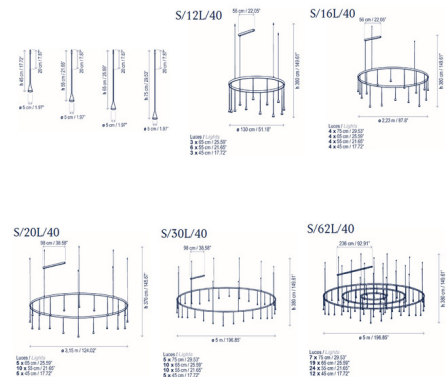

Description

The Skybell Circle Pendant offers a striking, versatile design that will suit a number of applications, featuring an array of miniature Ebony Black finished bell shades suspended from a single or multiple circular rings, and a linear canopy. Available with 12, 20, 30, or 62 pendants of multiple heights to create a more dynamic design. CE and ETL listed.

Shown in ebony black

Specifications

COLOR	N/A
BODY FINISH	Ebony Black
WATTAGE	173.6W
DIMMER	0-10V
DIMENSIONS	196.85"W x 29.53"H
INTEGRATED LED MODULE	62 x LED/2.8W/120V LED
COUNTRY OF ORIGIN	Spain

Technical Information

PRODUCT DIMENSIONS	Max Overall Height: 149.610
LUMENS/WATT	8,237.14
LUMINOUS FLUX	23064 lumens

CLICK TO VIEW PRODUCT

Notes: