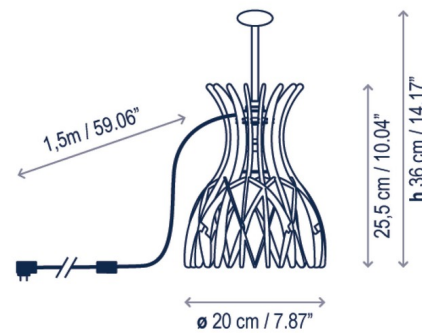

By Bover

Description

The Domita Table Lamp offers a versatile, natural inspired form constructed from thin wooden slats with converging pieces that create a petite dome shade that serves as the body of the lamp as well, and complete with a handle detail. On / Off rocker switch located on cord. CE and ETL listed.

Shown in brown / natural wood

Specifications

COLOR Natural Wood
BODY FINISH Brown
WATTAGE 8W
DIMMER N/A
DIMENSIONS 7.87"W x 36"H
INTEGRATED LED MODULE 1 x LED/8W/120V LED
COUNTRY OF ORIGIN Spain

CLICK TO VIEW PRODUCT