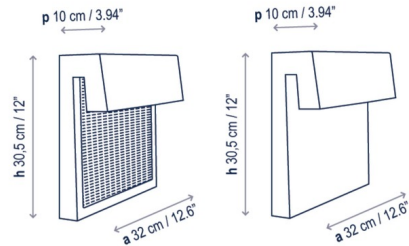

Shown in graphite brown / brown

Specifications

COLOR N/A
BODY FINISH Graphite Brown / Brown
WATTAGE 9.1W
DIMMER Standard 120V
DIMENSIONS 12.6"W x 12"H x 3.94"D
INTEGRATED LED MODULE 1 x LED/9.1W/120V LED
COUNTRY OF ORIGIN Spain