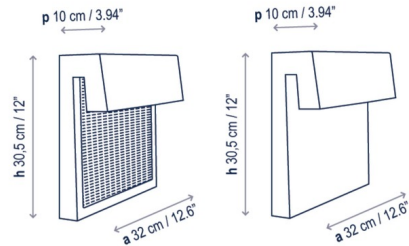

Specifications

COLOR . . . . . N/A
BODY FINISH . . . . . Graphite Brown / Brown
WATTAGE 9.1W
DIMMER . . . . . Standard 120V
DIMENSIONS . . . . . 12.6"W x 12"H x 3.94"D
INTEGRATED LED MODULE . . . . . 1 x LED/9.1W/120V LED
COUNTRY OF ORIGIN . . . . . Spain

Technical Information

COLOR RENDERING . . . . . 90 CRI
LAMP COLOR 2700K
LUMENS/WATT 108.79
LUMINOUS FLUX . . . . . 990 lumens

CLICK TO VIEW PRODUCT

Notes: