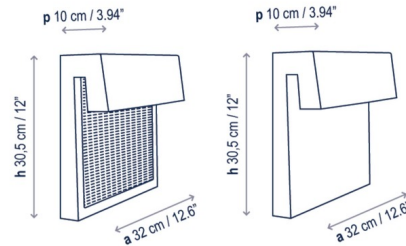

Shown in graphite brown / brown

Specifications

COLOR N/A
BODY FINISH Graphite Brown / Brown
WATTAGE 9.1W
DIMMER Standard 120V
DIMENSIONS 12.6"W x 12"H x 3.94"D
INTEGRATED LED MODULE 1 x LED/9.1W/120V LED
COUNTRY OF ORIGIN Spain