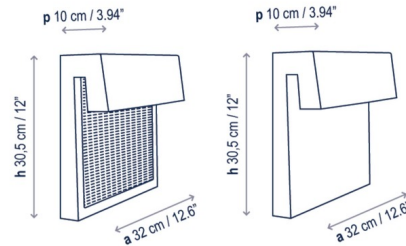

### Specifications

COLOR . . . . . N/A  
BODY FINISH . . . . . Graphite Brown / Beige  
WATTAGE . . . . . 9.1W  
DIMMER . . . . . Standard 120V  
DIMENSIONS . . . . . 12.6"W x 12"H x 3.94"D  
INTEGRATED LED MODULE . . . . . 1 x LED/9.1W/120V LED  
COUNTRY OF ORIGIN . . . . . Spain