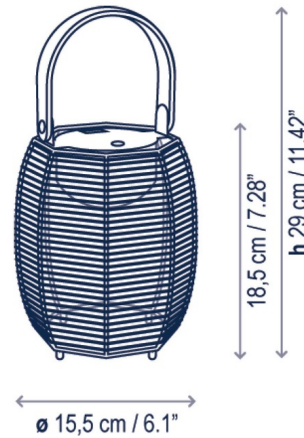

By Bover

Description

The Tanit offers a light, versatile design that will suit a number of applications thanks to its portable nature. It features a lantern inspired body comprised of a Beige cotton hand woven screen with an inner White diffuser, complete with an accent handle to easily carry it from place to place. The Tanit allows for three different light settings that can be adjusted from the top of the lamp. A micro USB cable is included to allow for the lamp to fully recharge within 5 hours. Maximum battery life is 20 hours at 25 percent intensity, 10 hours at 50 percent, or 5 hours at 100 percent. Available with a Beige leather handle, or a Black or Terracotta silicone handle. CE and ETL listed for dry locations.

Shown in terracotta / beige

Specifications

COLOR	Beige
BODY FINISH	Terracotta
WATTAGE	1.5W
DIMMER	Included
DIMENSIONS	6.1"W x 11.42"H
INTEGRATED LED MODULE	1 x LED/1.5W/120V LED
COUNTRY OF ORIGIN	Spain

Technical Information