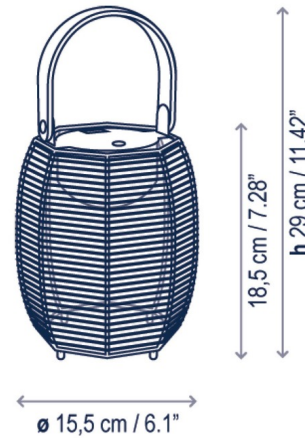

By Bover

Description

The Tanit offers a light, versatile design that will suit a number of applications thanks to its portable nature. It features a lantern inspired body comprised of a Beige cotton hand woven screen with an inner White diffuser, complete with an accent handle to easily carry it from place to place. The Tanit allows for three different light settings that can be adjusted from the top of the lamp. A micro USB cable is included to allow for the lamp to fully recharge within 5 hours.

Maximum battery life is 20 hours at 25 percent intensity, 10 hours at 50 percent, or 5 hours at 100 percent. Available with a Beige leather handle, or a Black or Terracotta silicone handle. CE and ETL listed for dry locations.

Shown in terracotta / beige

Specifications

COLOR	Beige
BODY FINISH	Terracotta
WATTAGE	1.5W
DIMMER	Included
DIMENSIONS	6.1"W x 11.42"H
INTEGRATED LED MODULE	1 x LED/1.5W/120V LED
COUNTRY OF ORIGIN	Spain

Technical Information