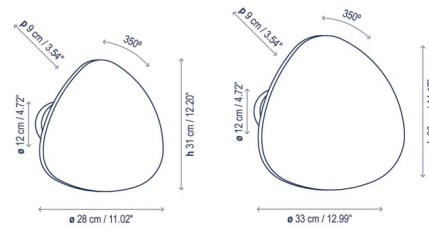

Description

The Tria Outdoor Wall Lamp, offers a simple, yet versatile design that features an organically shaped frontal shade finished in Graphite Brown or Teak that can be slightly re-positioned for added shadow play. Available in two sizes. CE and ETL listed for wet locations.

Shown in graphite brown

Specifications

COLOR	N/A
BODY FINISH	Graphite Brown
WATTAGE	11.5W
DIMMER	Standard 120V
DIMENSIONS	12.99"W x 12.2"H x 4.72"D
INTEGRATED LED MODULE	1 x LED/11.5W/120V LED
COUNTRY OF ORIGIN	Spain