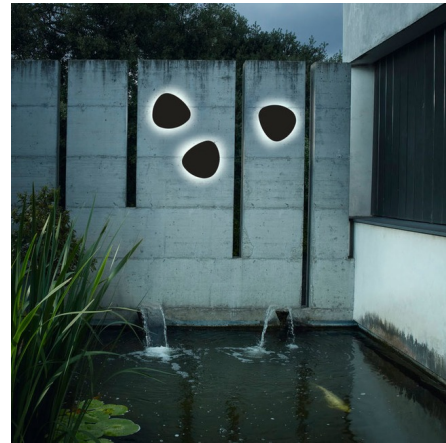

Lightology

lightology.com
866-954-4489
05-18-26

Project: _____
 Company: _____
 Location: _____ Fixture Type: _____
 SPEC #: **BOV871896**
 Approved On: _____ Approved By: _____

Tria Outdoor Wall Sconce By Bover

Description

The Tria Outdoor Wall Lamp, offers a simple, yet versatile design that features an organically shaped frontal shade finished in Graphite Brown or Teak that can be slightly re-positioned for added shadow play. Available in two sizes. CE and ETL listed for wet locations.