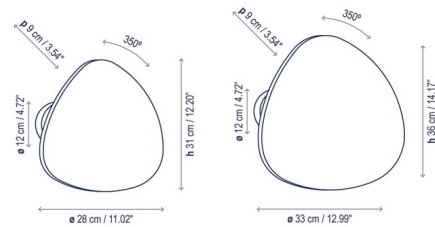

Description

The Tria Outdoor Wall Lamp, offers a simple, yet versatile design that features an organically shaped frontal shade finished in Graphite Brown or Teak that can be slightly re-positioned for added shadow play. Available in two sizes. CE and ETL listed for wet locations.

Shown in graphite brown

Specifications

COLOR	N/A
BODY FINISH	Graphite Brown
WATTAGE	11.5W
DIMMER	Standard 120V
DIMENSIONS	12.99"W x 12.2"H x 4.72"D
INTEGRATED LED MODULE	1 x LED/11.5W/120V LED
COUNTRY OF ORIGIN	Spain