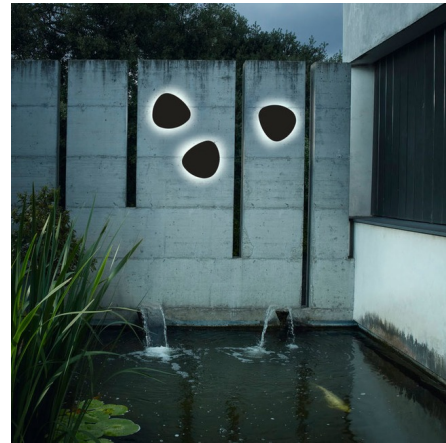

Lightology

lightology.com
866-954-4489
04-02-26

Project: _____
 Company: _____
 Location: _____ Fixture Type: _____
 SPEC #: **BOV871896**
 Approved On: _____ Approved By: _____

Tria Outdoor Wall Sconce By Bover

Description

The Tria Outdoor Wall Lamp, offers a simple, yet versatile design that features an organically shaped frontal shade finished in Graphite Brown or Teak that can be slightly re-positioned for added shadow play. Available in two sizes. CE and ETL listed for wet locations.