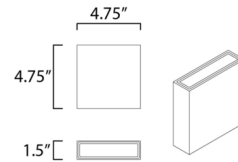

CLICK TO VIEW PRODUCT

Notes: