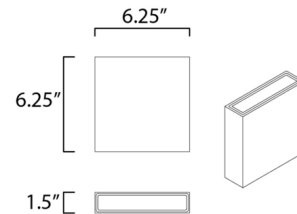

CLICK TO VIEW PRODUCT

Notes: