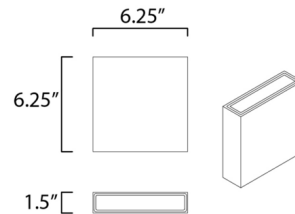

CLICK TO VIEW PRODUCT

Notes: