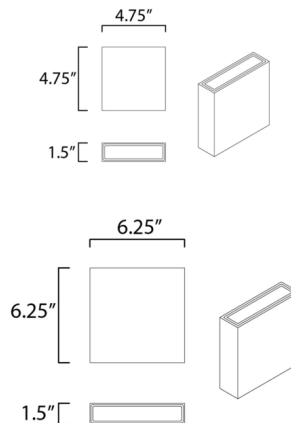

CLICK TO VIEW PRODUCT

Notes: