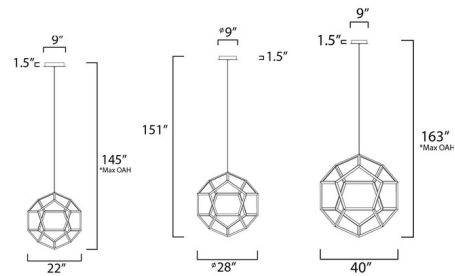

By Et2

Description

The Penta Pendant is a series of Black pentagons formed into a spherical shape and illuminated from the inside for a dramatic lighting effect. Available in three sizes. Includes field cuttable wire for customizing length. Dimmable with LED compatible dimmer. Slope ceiling compatible to 70 degrees. Canopy: 9 inch diameter x 1.5 inch height. ETL listed.

Specifications

COLOR	N/A
BODY FINISH	Black
WATTAGE	62W
DIMMER	Low Voltage Electronic
DIMENSIONS	22"W x 22"H
INTEGRATED LED MODULE	1 x LED/62W/120V LED

Technical Information

PRODUCT DIMENSIONS	Min/Max Overall Height: 25" - 145"
LAMP LIFE	30000 hours
COLOR RENDERING	80 CRI
LAMP COLOR	3000K
LUMENS/WATT	80.00
LUMINOUS FLUX	4960 lumens

Shown in black

*max overall height

CLICK TO VIEW PRODUCT

Notes: