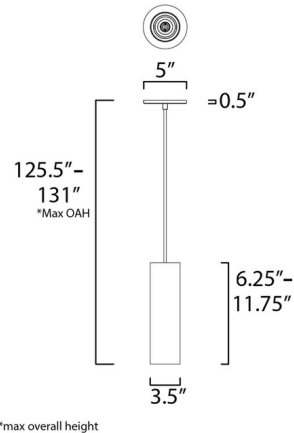

By Et2

Description

The Dwell Pendant is a classic cylinder pendant of White with a unique feature, the bottom is gimbaled to allow the light to be adjusted 30 degrees to direct the light where you want it. Available in two heights. Mix and match the heights or hang in a grouping to create your own unique look. Includes 120 inches of field cuttable cord. Dimmable with LED compatible dimmer, sold separately. Suitable for slope ceiling up to 70 degrees. Canopy: 5 inch diameter x .50 inch height. ETL listed.

Specifications

COLOR	N/A
BODY FINISH	White
WATTAGE	7W
DIMMER	Low Voltage Electronic
DIMENSIONS	3.5"W x 6.25"H
BULB INCLUDED	1 x MR16/GU10/7W/120V LED

Technical Information

PRODUCT DIMENSIONS	Min/Max Overall Height: 8.25" - 125.5"
LAMP LIFE	25000 hours
COLOR RENDERING	90 CRI
LAMP COLOR	3000K
LUMENS/WATT	64.29
LUMINOUS FLUX	450 lumens

Shown in white

CLICK TO VIEW PRODUCT

Notes: